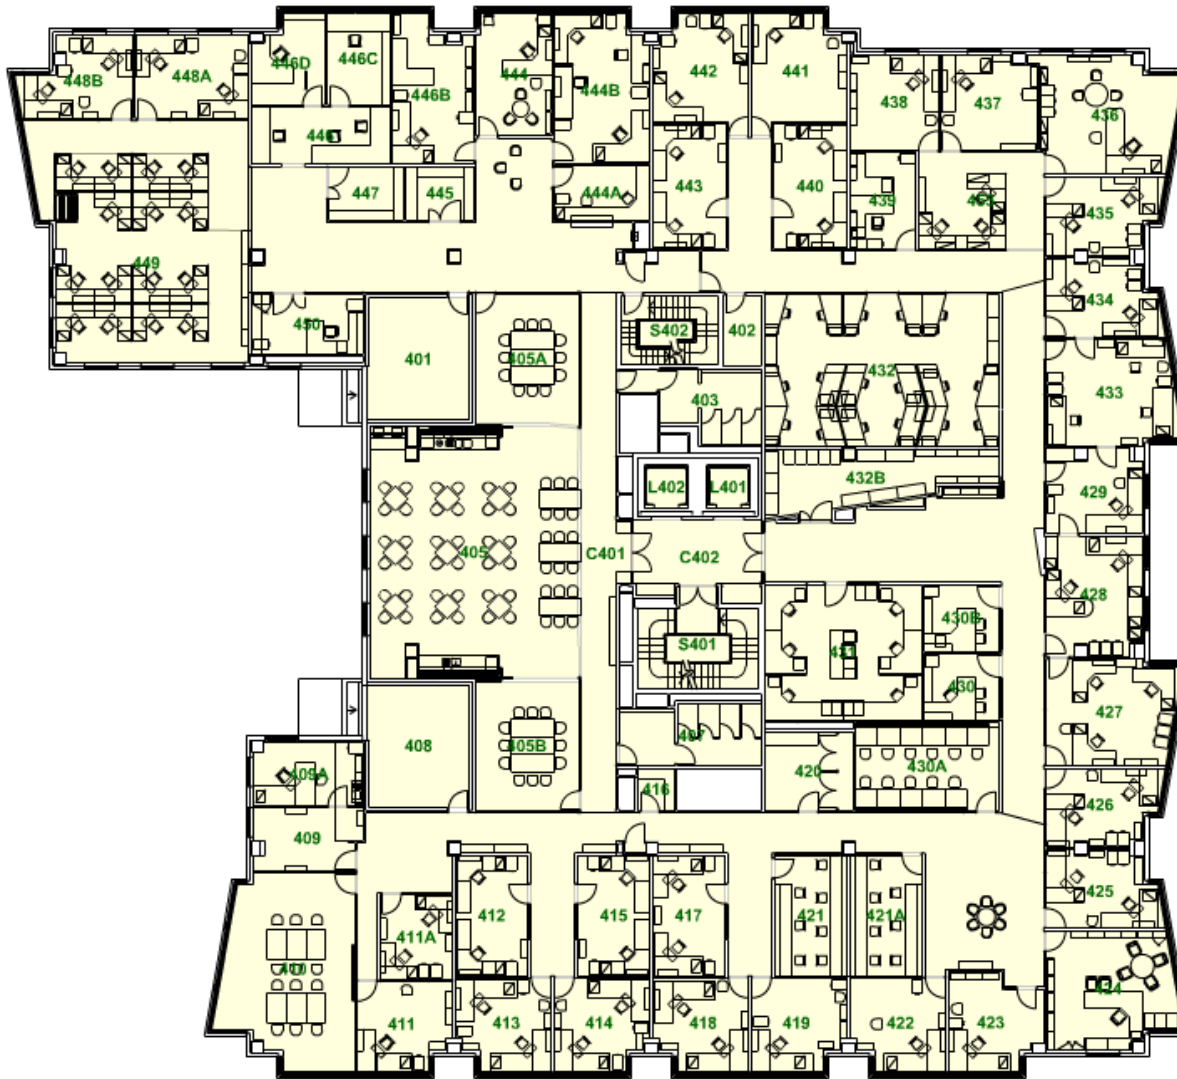

207 Bouverie Street, 5th floor - <https://spaceinfo.staff.unimelb.edu.au/SISfm-Enquiry/mapEnquiry/default.aspx?&map=PAR>

<https://spaceinfo.staff.unimelb.edu.au/SISfm-Enquiry/UMELDefault/home/>

4th floor

3rd floor

- Roof
- Level 7
- Level 6
- Level 5
- Level 4
- Level 3
- Level 2
- Level 1 (Entrance)
- Basement 1
- Basement 2
- Basement 3